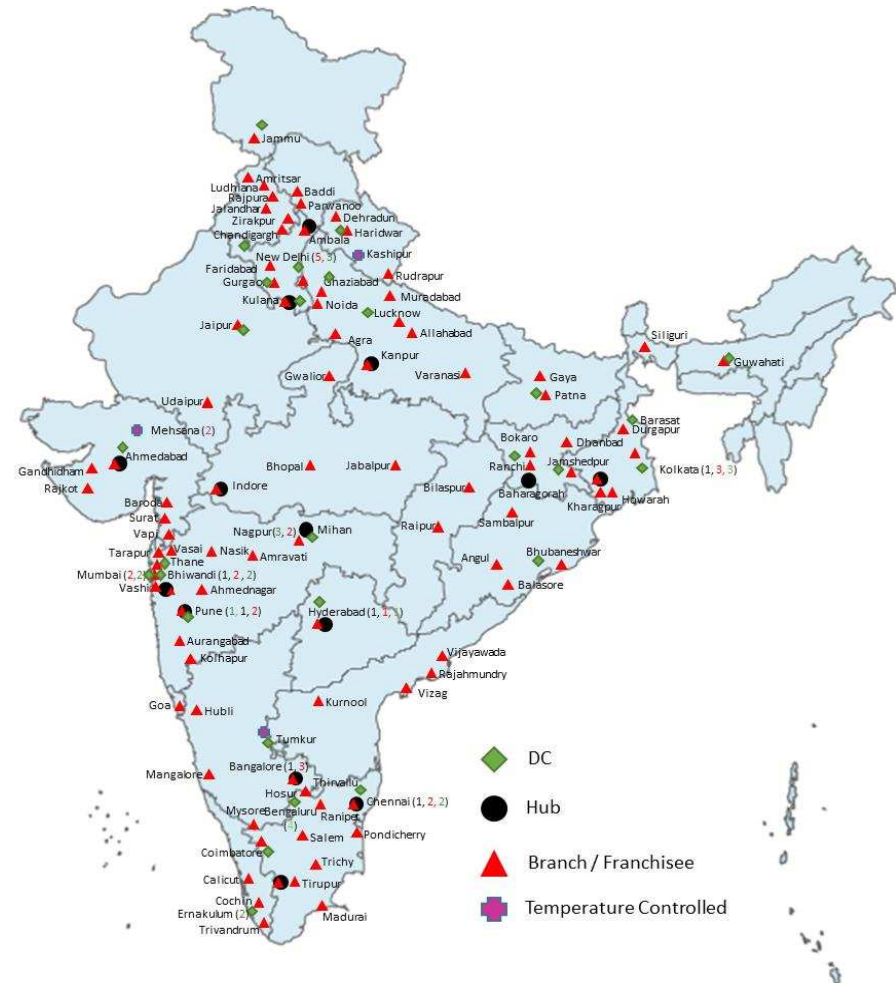

About Future Supply Chain Solutions Limited (FSC)

Facts at a glance

Contract Logistics

8.31 mn sq. ft.
Warehouse Space
96
Distribution Centers

Express Logistics

195k MT
of Express Cargo Handled in FY 19
13/132
Hubs/Branches(including franchisees)

Temperature Controlled Logistics

8
Dedicated Temperature Controlled DCs
12,861
Pallet Positions

Industries Catered

Automotive&Engineering, Food&Beverages, Apparel&Fashion, FMCG, Consumer Durables, Retail, Electronics, Healthcare, Home&Furniture, E-commerce

Network in INDIA

Note: The map is not to scale. This map is a generalized illustration only for the ease of the reader to understand the locations, and is not intended to be used for reference purposes.