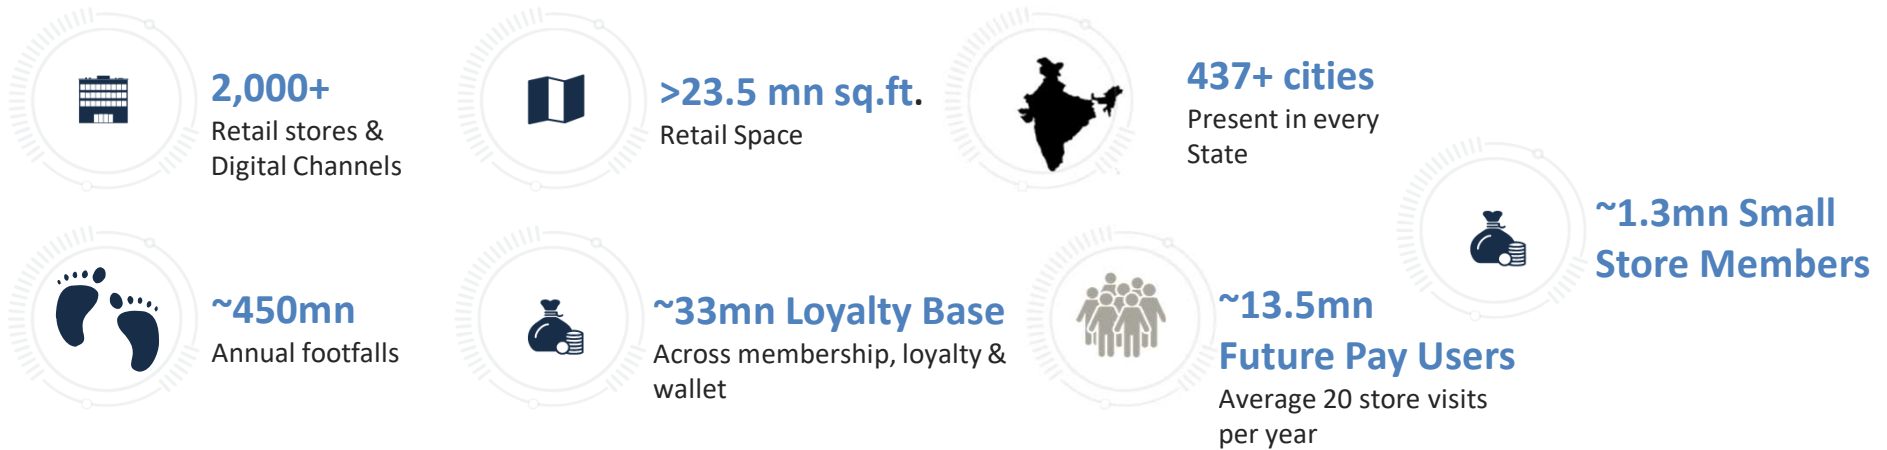

About Future Group

Operating Multiple Retail Formats and Brands Bringing Multiple Products and Services to Millions of Customers in India

Large Formats (400 stores)

Small Formats (1,300 stores)¹

Fashion Formats (346 stores)